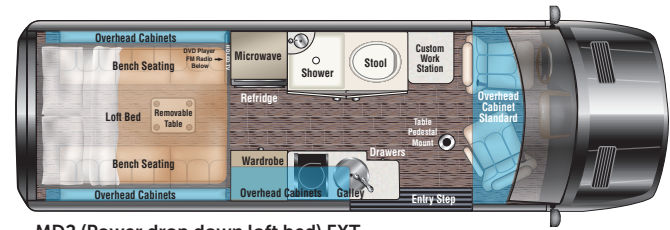

MD2 (Power drop down loft bed) EXT