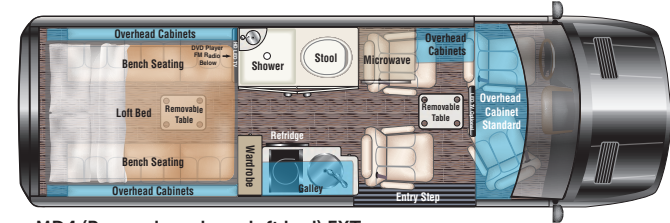

MD4 (Power drop down loft bed) EXT

- All In One Utility Bay Houses the Following Features
- Cable TV Input
- Water Fill
- Exterior Shower
- Macerator Pump with Power Gates and Power Hose Reel

Available Options

- Power Drop Down Bed
- AMG Single or SLS Double Needle Diamond Pattern Seating
- Satin Interior Wood Finish
- Front Spoiler With Lights
- Wireless Internet Router & Apple TV
- 300 Amp Hr. Lithium Batteries w/ BMS & Chassis Battery Boost
- 600 Amp HR Lithium Eco-Freedom Package W/BMS & Battery Boost
- Complete Roof Rack w/ Ladder
- VB Air Ride System
- 4x4 Chassis Upgrade
- All Terrain Off Road Tires 16" Black Rims

1826 Leer Dr. • Elkhart, IN 46514
574.522.4878 • www.mwautodesigns.com

Available with Eco Freedom Package

Long lasting premium grade Lithium-Ion Batteries 12V Coach AC System/ 3000 W Xantrex Inverter / Charger / Transfer Switch/ 320 Watt Roof top solar package The Eco Freedom option allows you to use all your coach amenities while living free completely off grid.