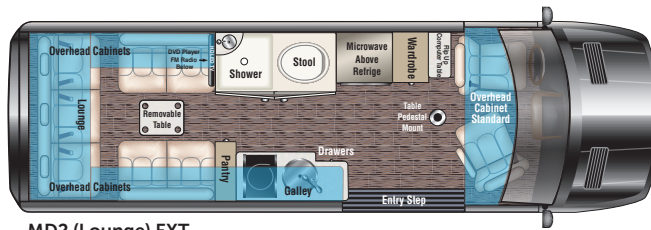

Passage Floor Plans, Standard & Optional Features

Interior Standard Features

- Suburban Water Heater
- 13,500 BTU Roof Top AC (shore-line / Gen)
- Espar Coach Furnace
- 2.5 KW LPG Generator
- 2000 Watt Inverter / Charger / Transfer Switch
- ECO Chassis Battery Charging System
- Satellite TV Prep
- Wi-Fi Prep
- Multiple HDMI Input
- Multiple 110 Volt Outlets
- Multiple USB 12 Volt Chargers
- Rear HD LED TV
- Rear FM Radio
- Rear Blue-Ray DVD/CD Player
- Rear Speaker Upgrades
- Digital Touch Screen Multi Plex Coach Controls
- Overhead Courtesy Lighting
- Smoke, LPG, CO Detectors
- Fire Extinguisher
- FanTastic Roof Fan w/Remote
- Solid Surface Counter Tops
- Molded Sink with Flush Mount Cover
- Induction Cook Top
- Stainless Steel Refrigerator 12 Volt / 110 Volt
- Stainless Steel 110 Volt Convection Microwave
- Removable Table / Dinette
- Cabinets and Wardrobe With Hidden Hinges
- Soft Touch Automotive Color Keyed Walls and Headliner
- Composite 1/pc Flooring system
- Valances with Wood Inlay and Indirect Lighting

MD2 (Lounge) EXT